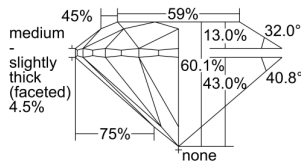

GIA®

FACSIMILE

GIA REPORT 6213735571

Verify this report at GIA.edu

GIA NATURAL DIAMOND DOSSIER®

June 02, 2021
GIA Report Number 6213735571
Shape and Cutting Style ..... Round Brilliant
Measurements ..... 4.37 - 4.39 x 2.63 mm

GRADING RESULTS

Carat Weight ..... 0.31 carat
Color Grade I
Clarity Grade VS2
Cut Grade ..... Excellent

ADDITIONAL GRADING INFORMATION

Polish ..... Excellent
Symmetry ..... Excellent
Fluorescence ..... None
Clarity Characteristics ..... Crystal
Inscription(s): GIA 6213735571

PROPORTIONS

Profile to actual proportions

GRADING SCALES

GIA COLOR SCALE	GIA CLARITY SCALE	GIA CUT SCALE	
D	FLAWLESS	EXCELLENT	
E	INTERNALLY FLAWLESS		
F		VVS₁	VERY GOOD
G	VVS₂		
H	VS₁	GOOD	
I	VS₂		
J	SI₁	FAIR	
K	SI₂		
L	I₁	POOR	
M	I₂		
N	I₃		
O			
P			
Q			
R			
S			
T			
U			
V			
W			
X			
Y			
Z