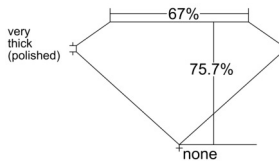

GIA®

FACSIMILE

GIA REPORT 6233601124

Verify this report at GIA.edu

GIA NATURAL DIAMOND DOSSIER®

June 13, 2025
GIA Report Number 6233601124
Shape and Cutting Style ..... Square Modified Brilliant
Measurements ..... 4.80 x 4.64 x 3.51 mm

GRADING RESULTS

Carat Weight ..... 0.68 carat
Color Grade ..... D
Clarity Grade S11

ADDITIONAL GRADING INFORMATION

Polish ..... Excellent
Symmetry ..... Good
Fluorescence ..... None
Clarity Characteristics ..... Crystal, Cloud
Inscription(s): GIA 6233601124

PROPORTIONS

Profile not to actual proportions

GRADING SCALES

GIA COLOR SCALE		GIA CLARITY SCALE			
COLORLESS	D	VERY VERY SLIGHTLY INCLUDED	FLAWLESS		
	E		INTERNALLY FLAWLESS		
	F		VVS₁		
	NEAR COLORLESS	G	VERY SLIGHTLY INCLUDED	VVS₂	
		H		VS₁	
		FAINT	I	SLIGHTLY INCLUDED	VS₂
			J		S1₁
			K		S1₂
	VERT LIGHT	L	INCLUDED	I₁	
		M		I₂	
N		I₃			
O					
LIGHT		P			
		Q			
		R			
		S