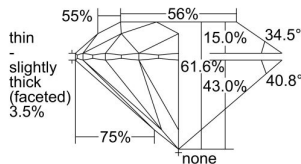

GIA®

FACSIMILE

GIA REPORT 6234101356

Verify this report at GIA.edu

GIA NATURAL DIAMOND DOSSIER®

October 19, 2023
GIA Report Number 6234101356
Shape and Cutting Style ..... Round Brilliant
Measurements ..... 5.72 - 5.74 x 3.54 mm

GRADING RESULTS

Carat Weight ..... 0.71 carat
Color Grade I
Clarity Grade VS2
Cut Grade ..... Excellent

ADDITIONAL GRADING INFORMATION

Polish ..... Excellent
Symmetry ..... Excellent
Fluorescence ..... None
Clarity Characteristics ..... Cloud, Crystal
Inscription(s): GIA 6234101356

PROPORTIONS

Profile to actual proportions