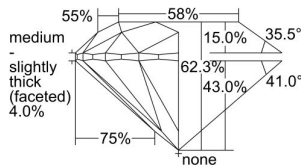

GIA®

FACSIMILE

GIA REPORT 6237254371

Verify this report at GIA.edu

GIA NATURAL DIAMOND DOSSIER®

April 11, 2024
GIA Report Number 6237254371
Shape and Cutting Style ..... Round Brilliant
Measurements ..... 6.18 - 6.20 x 3.85 mm

GRADING RESULTS

Carat Weight ..... 0.91 carat
Color Grade I
Clarity Grade VS1
Cut Grade ..... Excellent

ADDITIONAL GRADING INFORMATION

Polish ..... Excellent
Symmetry ..... Excellent
Fluorescence ..... None
Clarity Characteristics ..... Cloud, Pinpoint
Inscription(s): GIA 6237254371

PROPORTIONS

Profile to actual proportions

GRADING SCALES

GIA COLOR SCALE

COLORLESS	D
	E
	F
	G
	H
	I
	J
NEAR COLORLESS	K
	L
FAIN	M
	N
	O
	P
VERY LIGHT	Q
	R
	S
	T
	U
	V
	W
	X
	Y
LIGHT	Z

GIA CLARITY SCALE

FLAWLESS	INTERNAL FLAWLESS	
		FLAWLESS
VERY VERY SLIGHTLY INCLUDED	VVS₁	
	VVS₂	
VERY SLIGHTLY INCLUDED	VS₁	
	VS₂	
SLIGHTLY INCLUDED	SI₁	
	SI₂	
INCLUDED	I₁	
	I₂	
	I₃	

GIA CUT SCALE

EXCELLENT
VERY GOOD
GOOD
FAIR
POOR