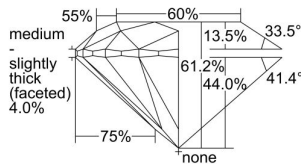

GIA®

FACSIMILE

GIA REPORT 6237254460

Verify this report at GIA.edu

GIA NATURAL DIAMOND DOSSIER®

April 12, 2024
GIA Report Number 6237254460
Shape and Cutting Style ..... Round Brilliant
Measurements ..... 4.81 - 4.83 x 2.95 mm

GRADING RESULTS

Carat Weight ..... 0.42 carat
Color Grade ..... E
Clarity Grade VS2
Cut Grade ..... Excellent

ADDITIONAL GRADING INFORMATION

Polish ..... Excellent
Symmetry ..... Excellent
Fluorescence ..... None
Clarity Characteristics ..... Feather, Crystal, Cloud
Inscription(s): GIA 6237254460

PROPORTIONS

Profile to actual proportions

GRADING SCALES

GIA COLOR SCALE	GIA CLARITY SCALE	GIA CUT SCALE
D	FLAWLESS	EXCELLENT
E	FLAWLESS	
F	INTERNALLY FLAWLESS	VERY GOOD
G	FLAWLESS	
H	VVS₁	GOOD
I	VVS₂	
J	VS₁	FAIR
K	VS₂	
L	SI₁	POOR
M	SI₂	
N	I₁	
O	I₂	
P	I₃	
Q		
R		
S		
T		
U		
V		
W		
X		
Y		
Z