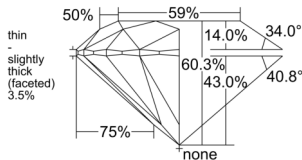

GIA®

FACSIMILE

GIA REPORT 6237517778

Verify this report at GIA.edu

GIA NATURAL DIAMOND DOSSIER®

March 07, 2025
GIA Report Number 6237517778
Shape and Cutting Style ..... Round Brilliant
Measurements ..... 5.33 - 5.38 x 3.23 mm

GRADING RESULTS

Carat Weight ..... 0.56 carat
Color Grade ..... G
Clarity Grade VS1
Cut Grade ..... Excellent

ADDITIONAL GRADING INFORMATION

Polish ..... Excellent
Symmetry ..... Very Good
Fluorescence ..... Medium Blue
Clarity Characteristics..... Chip
Inscription(s): GIA 6237517778

PROPORTIONS

Profile to actual proportions