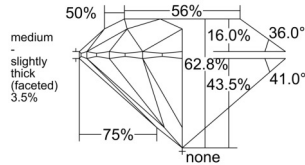

GIA®

FACSIMILE

GIA REPORT 6262232715

Verify this report at GIA.edu

GIA NATURAL DIAMOND DOSSIER®

March 07, 2025
GIA Report Number 6262232715
Shape and Cutting Style ..... Round Brilliant
Measurements ..... 5.79 - 5.84 x 3.65 mm

GRADING RESULTS

Carat Weight ..... 0.76 carat
Color Grade I
Clarity Grade VVS2
Cut Grade ..... Excellent

ADDITIONAL GRADING INFORMATION

Polish ..... Excellent
Symmetry ..... Excellent
Fluorescence ..... Strong Blue
Clarity Characteristics ..... Pinpoint
Inscription(s): GIA 6262232715

PROPORTIONS

Profile to actual proportions