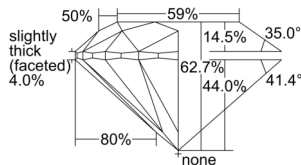

GIA®

FACSIMILE

GIA REPORT 6305864015

Verify this report at GIA.edu

GIA NATURAL DIAMOND DOSSIER®

December 11, 2024
GIA Report Number 6305864015
Shape and Cutting Style ..... Round Brilliant
Measurements ..... 5.89 - 5.93 x 3.70 mm

GRADING RESULTS

Carat Weight ..... 0.80 carat
Color Grade ..... D
Clarity Grade VVS2
Cut Grade ..... Excellent

ADDITIONAL GRADING INFORMATION

Polish ..... Excellent
Symmetry ..... Excellent
Fluorescence ..... Medium Blue
Clarity Characteristics ..... Pinpoint, Cloud
Inscription(s): GIA 6305864015

PROPORTIONS

Profile to actual proportions