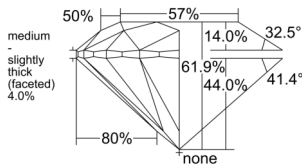

GIA®

FACSIMILE

GIA REPORT 6315463728

Verify this report at GIA.edu

GIA NATURAL DIAMOND DOSSIER®

May 02, 2025
GIA Report Number 6315463728
Shape and Cutting Style ..... Round Brilliant
Measurements ..... 6.07 - 6.10 x 3.77 mm

GRADING RESULTS

Carat Weight ..... 0.85 carat
Color Grade ..... J
Clarity Grade VS2
Cut Grade ..... Excellent

ADDITIONAL GRADING INFORMATION

Polish ..... Excellent
Symmetry ..... Excellent
Fluorescence ..... Strong Blue
Clarity Characteristics ..... Crystal, Cloud
Inscription(s): GIA 6315463728

PROPORTIONS

Profile to actual proportions

GRADING SCALES

GIA COLOR SCALE	GIA CLARITY SCALE	GIA CUT SCALE	
D	FLAWLESS	EXCELLENT	
E	INTERNALLY FLAWLESS		
F		VVS₁	VERY GOOD
G	VVS₂		
H	VS₁	GOOD	
I	VS₂		
J	SI₁	FAIR	
K	SI₂		
L	I₁	POOR	
M	I₂		
N	I₃		
O			
P			
Q			
R			
S			
T			
U			
V			
W			
X			
Y			
Z