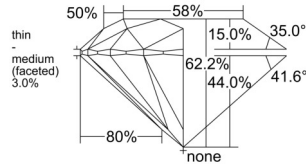

GIA®

FACSIMILE

GIA REPORT 6321339301

Verify this report at GIA.edu

GIA NATURAL DIAMOND DOSSIER®

May 16, 2025
GIA Report Number 6321339301
Shape and Cutting Style ..... Round Brilliant
Measurements ..... 5.69 - 5.71 x 3.55 mm

GRADING RESULTS

Carat Weight ..... 0.70 carat
Color Grade ..... D
Clarity Grade VS1
Cut Grade ..... Excellent

ADDITIONAL GRADING INFORMATION

Polish ..... Excellent
Symmetry ..... Excellent
Fluorescence ..... Very Strong Blue
Clarity Characteristics..... Crystal, Needle, Pinpoint
Inscription(s): GIA 6321339301

PROPORTIONS

Profile to actual proportions