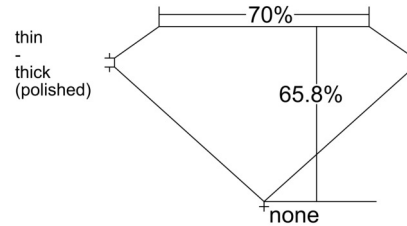

GIA NATURAL DIAMOND GRADING REPORT

December 10, 2025
 GIA Report Number 6342248482
 Shape and Cutting Style Cut-Cornered Rectangular
 Modified Brilliant
 Measurements 6.67 x 5.45 x 3.58 mm

GRADING RESULTS

Carat Weight 1.02 carat
 Color Grade H
 Clarity Grade VS2

ADDITIONAL GRADING INFORMATION

Polish Very Good
 Symmetry Good
 Fluorescence None
 Inscription(s): GIA 6342248482
 Comments: Surface graining is not shown.

PROPORTIONS

Profile not to actual proportions

CLARITY CHARACTERISTICS

KEY TO SYMBOLS*

- Feather
- Needle
- Natural

* Red symbols denote internal characteristics (inclusions). Green or black symbols denote external characteristics (blemishes). Diagram is an approximate representation of the diamond, and symbols shown indicate type, position, and approximate size of clarity characteristics. All clarity characteristics may not be shown. Details of finish are not shown.