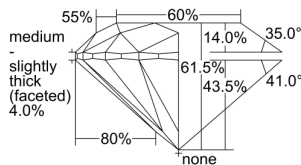

GIA®

FACSIMILE

GIA REPORT 6371527136

Verify this report at GIA.edu

GIA NATURAL DIAMOND DOSSIER®

February 04, 2021
GIA Report Number 6371527136
Shape and Cutting Style ..... Round Brilliant
Measurements ..... 6.22 - 6.25 x 3.84 mm

GRADING RESULTS

Carat Weight ..... 0.92 carat
Color Grade ..... K
Clarity Grade VS1
Cut Grade ..... Excellent

ADDITIONAL GRADING INFORMATION

Polish ..... Excellent
Symmetry ..... Excellent
Fluorescence ..... Faint
Clarity Characteristics..... Crystal, Needle, Cloud
Inscription(s): GIA 6371527136

PROPORTIONS

Profile to actual proportions

GRADING SCALES

GIA COLOR SCALE

COLORESS	D
	E
	F
	G
	H
	I
	J
NEAR COLORESS	K
	L
FAIN	M
	N
	O
	P
VERY LIGHT	Q
	R
	S
	T
	U
	V
	W
	X
	Y
LIGHT	Z

GIA CLARITY SCALE

VERY VERY SLIGHTLY INCLUDED	FLAWLESS
	INTERNALLY FLAWLESS
VERY SLIGHTLY INCLUDED	VVS₁
	VVS₂
SLIGHTLY INCLUDED	VS₁
	VS₂
INCLUDED	SI₁
	SI₂
	I₁
	I₂
	I₃

GIA CUT SCALE

EXCELLENT
VERY GOOD
GOOD
FAIR
POOR