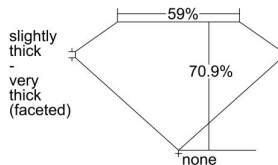

GIA®

FACSIMILE

GIA REPORT 6372045971

Verify this report at GIA.edu

GIA NATURAL DIAMOND DOSSIER®

December 23, 2020
GIA Report Number 6372045971
Shape and Cutting Style ..... Pear Brilliant
Measurements ..... 6.80 x 4.17 x 2.95 mm

GRADING RESULTS

Carat Weight ..... 0.53 carat
Color Grade ..... D
Clarity Grade SI1

ADDITIONAL GRADING INFORMATION

Polish ..... Very Good
Symmetry ..... Good
Fluorescence ..... Medium Blue
Clarity Characteristics ..... Crystal
Inscription(s): GIA 6372045971

PROPORTIONS

Profile not to actual proportions

GRADING SCALES

GIA COLOR SCALE		GIA CLARITY SCALE	
NEAR COLORLESS	D	VERY VERY SLIGHTLY SLIGHTLY INCLUDED	FLAWLESS
	E		INTERNALLY FLAWLESS
	F		VVS₁
	G		VVS₂
	H		VS₁
	I		VS₂
	J		SI₁
	K		SI₂
	L		I₁
	M		I₂
FAINT	N	SLIGHTLY INCLUDED	I₃
	O		
	P		
	Q		
VERY LIGHT	R	INCLUDED	
	S		
	T		
	U		
	V		
	W		
	X		
	Y		
LIGHT	Z