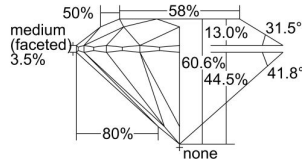

GIA®

FACSIMILE

GIA REPORT 6375518983

Verify this report at GIA.edu

GIA NATURAL DIAMOND DOSSIER®

February 08, 2021
GIA Report Number 6375518983
Shape and Cutting Style ..... Round Brilliant
Measurements ..... 4.39 - 4.42 x 2.67 mm

GRADING RESULTS

Carat Weight ..... 0.31 carat
Color Grade ..... E
Clarity Grade S11
Cut Grade ..... Excellent

ADDITIONAL GRADING INFORMATION

Polish ..... Excellent
Symmetry ..... Excellent
Fluorescence ..... None
Clarity Characteristics ..... Cloud, Crystal
Inscription(s): GIA 6375518983

PROPORTIONS

Profile to actual proportions

GRADING SCALES

GIA COLOR SCALE	GIA CLARITY SCALE	GIA CUT SCALE	
D	FLAWLESS	EXCELLENT	
E	INTERNALLY FLAWLESS		
F		VVS₁	VERY GOOD
G	VVS₂		
H	VS₁	GOOD	
I	VS₂		
J	S1₁	FAIR	
K	S1₂		
L	I₁	POOR	
M	I₂		
N	I₃		
O			
P			
Q			
R			
S			
T			
U			
V			
W			
X			
Y			
Z