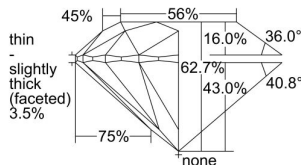

GIA®

FACSIMILE

GIA REPORT 6382801543

Verify this report at GIA.edu

GIA NATURAL DIAMOND DOSSIER®

May 28, 2021
GIA Report Number 6382801543
Shape and Cutting Style ..... Round Brilliant
Measurements ..... 4.24 - 4.28 x 2.67 mm

GRADING RESULTS

Carat Weight ..... 0.30 carat
Color Grade ..... D
Clarity Grade SI2
Cut Grade ..... Excellent

ADDITIONAL GRADING INFORMATION

Polish ..... Very Good
Symmetry ..... Excellent
Fluorescence ..... None
Clarity Characteristics ..... Cloud
Inscription(s): GIA 6382801543

PROPORTIONS

Profile to actual proportions