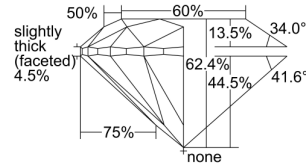

GIA®

FACSIMILE

GIA REPORT 6392280824

Verify this report at GIA.edu

GIA NATURAL DIAMOND DOSSIER®

July 01, 2021
GIA Report Number 6392280824
Shape and Cutting Style ..... Round Brilliant
Measurements ..... 5.05 - 5.06 x 3.15 mm

GRADING RESULTS

Carat Weight ..... 0.50 carat
Color Grade ..... K
Clarity Grade S11
Cut Grade ..... Excellent

ADDITIONAL GRADING INFORMATION

Polish ..... Excellent
Symmetry ..... Excellent
Fluorescence ..... Faint
Clarity Characteristics ..... Feather
Inscription(s): GIA 6392280824

PROPORTIONS

Profile to actual proportions