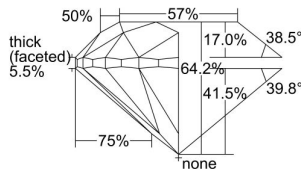

GIA®

FACSIMILE

GIA REPORT 6392939789

Verify this report at GIA.edu

GIA NATURAL DIAMOND DOSSIER®

August 19, 2021
GIA Report Number 6392939789
Shape and Cutting Style ..... Round Brilliant
Measurements ..... 5.48 - 5.55 x 3.54 mm

GRADING RESULTS

Carat Weight ..... 0.70 carat
Color Grade ..... E
Clarity Grade S11
Cut Grade ..... Very Good

ADDITIONAL GRADING INFORMATION

Polish ..... Excellent
Symmetry ..... Very Good
Fluorescence ..... None
Clarity Characteristics ..... Cloud
Inscription(s): GIA 6392939789

PROPORTIONS

Profile to actual proportions

GRADING SCALES

GIA
COLOR
SCALE

COLOURLESS	D
	E
	F
	G
	H
	I
	J
NEAR COLOURLESS	K
	L
FAIN	M
	N
	O
	P
VERY LIGHT	Q
	R
	S
	T
	U
	V
LIGHT	W
	X
	Y
	Z

GIA
CLARITY
SCALE

VERY VERY SLIGHTLY INCLUDED	FLAWLESS
	INTERNALLY FLAWLESS
VERY SLIGHTLY INCLUDED	VVS₁
	VVS₂
SLIGHTLY INCLUDED	VS₁
	VS₂
INCLUDED	S1₁
	S1₂
	I₁
	I₂
	I₃

GIA
CUT
SCALE

EXCELLENT
VERY GOOD
GOOD
FAIR
POOR