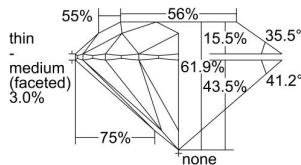

GIA®

FACSIMILE

GIA REPORT 6401654264

Verify this report at GIA.edu

GIA NATURAL DIAMOND DOSSIER®

October 05, 2021
GIA Report Number 6401654264
Shape and Cutting Style ..... Round Brilliant
Measurements ..... 4.76 - 4.78 x 2.95 mm

GRADING RESULTS

Carat Weight ..... 0.40 carat
Color Grade I
Clarity Grade VS1
Cut Grade ..... Excellent

ADDITIONAL GRADING INFORMATION

Polish ..... Excellent
Symmetry ..... Excellent
Fluorescence ..... None
Clarity Characteristics ..... Cloud, Crystal, Cavity, Needle
Inscription(s): GIA 6401654264

PROPORTIONS

Profile to actual proportions

GRADING SCALES

GIA COLOR SCALE	GIA CLARITY SCALE	GIA CUT SCALE	
D	FLAWLESS	EXCELLENT	
E	INTERNALLY FLAWLESS		
F		VVS₁	VERY GOOD
G	VVS₂		
H	VS₁	GOOD	
I	VS₂		
J	SI₁	FAIR	
K	SI₂		
L	I₁	POOR	
M	I₂		
N	I₃		
O			
P			
Q			
R			
S			
T			
U			
V			
W			
X			
Y			
Z