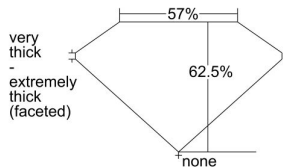

GIA®

FACSIMILE

GIA REPORT 6402051783

Verify this report at GIA.edu

GIA NATURAL DIAMOND DOSSIER®

August 24, 2021
GIA Report Number 6402051783
Shape and Cutting Style ..... Pear Brilliant
Measurements ..... 6.22 x 4.47 x 2.79 mm

GRADING RESULTS

Carat Weight ..... 0.50 carat
Color Grade ..... D
Clarity Grade VS2

ADDITIONAL GRADING INFORMATION

Polish ..... Excellent
Symmetry ..... Good
Fluorescence ..... Strong Blue
Clarity Characteristics ..... Crystal
Inscription(s): GIA 6402051783

PROPORTIONS

Profile not to actual proportions

GRADING SCALES

GIA COLOR SCALE		GIA CLARITY SCALE	
COLORLESS	D	VERY VERY SLIGHTLY INCLUDED	FLAWLESS
	E		INTERNALLY FLAWLESS
	F		VVS₁
	G		VVS₂
	H		VS₁
	I		VS₂
	J		SI₁
	K		SI₂
	L		I₁
	M		I₂
NEAR COLORLESS	N	SLIGHTLY INCLUDED	I₃
	O		
	P		
	Q		
FAINT	R		
	S		
	T		
	U		
VERY LIGHT	V		
	W		
	X		
	Y		
LIGHT	Z