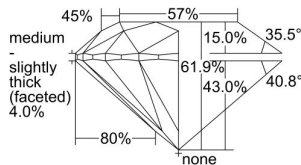

GIA®

FACSIMILE

GIA REPORT 6402157065

Verify this report at GIA.edu

GIA NATURAL DIAMOND DOSSIER®

September 02, 2021
GIA Report Number **6402157065**
Shape and Cutting Style ..... **Round Brilliant**
Measurements ..... **5.18 - 5.20 x 3.22 mm**

GRADING RESULTS

Carat Weight ..... **0.53 carat**
Color Grade ..... **I**
Clarity Grade **VS1**
Cut Grade ..... **Excellent**

ADDITIONAL GRADING INFORMATION

Polish ..... **Excellent**
Symmetry ..... **Excellent**
Fluorescence ..... **None**
Clarity Characteristics..... **Crystal, Cloud, Needle, Pinpoint**
Inscription(s): **GIA 6402157065**

PROPORTIONS

Profile to actual proportions

GRADING SCALES

GIA COLOR SCALE	GIA CLARITY SCALE	GIA CUT SCALE	
D	FLAWLESS	EXCELLENT	
E	INTERNALLY FLAWLESS		
F		VVS₁	VERY GOOD
G	VVS₂		
H	VS₁	GOOD	
I	VS₂		
J	SI₁	FAIR	
K	SI₂		
L	I₁	POOR	
M	I₂		
N	I₃		
O			
P			
Q			
R			
S			
T			
U			
V			
W			
X			
Y			
Z