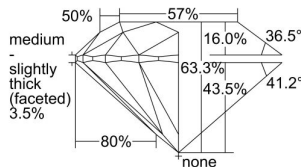

GIA®

FACSIMILE

GIA REPORT 6402425208

Verify this report at GIA.edu

GIA NATURAL DIAMOND DOSSIER®

September 18, 2021
GIA Report Number **6402425208**
Shape and Cutting Style ..... **Round Brilliant**
Measurements ..... **4.66 - 4.69 x 2.96 mm**

GRADING RESULTS

Carat Weight ..... **0.40 carat**
Color Grade ..... **E**
Clarity Grade **S12**
Cut Grade ..... **Excellent**

ADDITIONAL GRADING INFORMATION

Polish ..... **Excellent**
Symmetry ..... **Excellent**
Fluorescence ..... **None**
Clarity Characteristics ..... **Cloud, Crystal**
Inscription(s): **GIA 6402425208**

PROPORTIONS

Profile to actual proportions

GRADING SCALES

GIA COLOR SCALE

COLOREDNESS	D
	E
	F
	G
	H
	I
	J
NEAR COLORLESS	K
	L
Faint	M
	N
	O
	P
Very Light	R
	S
	T
	U
	V
Light	W
	X
	Y
	Z

GIA CLARITY SCALE

FLAWLESS	VERY VERY SLIGHTLY INCLUDED	VVS₁	VVS₂	VS₁	VS₂	S1₁	S1₂	I₁	I₂	I₃	
											INTERNALLY FLAWLESS

GIA CUT SCALE

EXCELLENT
VERY GOOD
GOOD
FAIR
POOR