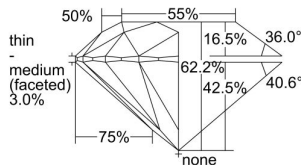

GIA®

FACSIMILE

GIA REPORT 6402448862

Verify this report at GIA.edu

GIA NATURAL DIAMOND DOSSIER®

September 20, 2021
GIA Report Number **6402448862**
Shape and Cutting Style ..... **Round Brilliant**
Measurements ..... **5.20 - 5.23 x 3.24 mm**

GRADING RESULTS

Carat Weight ..... **0.54 carat**
Color Grade ..... **I**
Clarity Grade **VS1**
Cut Grade ..... **Excellent**

ADDITIONAL GRADING INFORMATION

Polish ..... **Excellent**
Symmetry ..... **Excellent**
Fluorescence ..... **None**
Clarity Characteristics ..... **Feather, Pinpoint, Cloud**
Inscription(s): **GIA 6402448862**

PROPORTIONS

Profile to actual proportions

GRADING SCALES

GIA COLOR SCALE	GIA CLARITY SCALE	GIA CUT SCALE	
D	FLAWLESS	EXCELLENT	
E	INTERNALLY FLAWLESS		
F		VVS₁	VERY GOOD
G	VVS₂		
H	VS₁	GOOD	
I	VS₂		
J	SI₁	FAIR	
K	SI₂		
L	I₁	POOR	
M	I₂		
N	I₃		
O			
P			
Q			
R			
S			
T			
U			
V			
W			
X			
Y			
Z