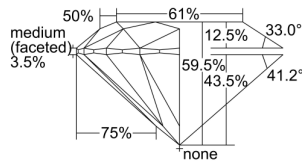

GIA®

FACSIMILE

GIA REPORT 6402765380

Verify this report at GIA.edu

GIA NATURAL DIAMOND DOSSIER®

October 09, 2021
GIA Report Number **6402765380**
Shape and Cutting Style ..... **Round Brilliant**
Measurements ..... **5.78 - 5.82 x 3.45 mm**

GRADING RESULTS

Carat Weight ..... **0.70 carat**
Color Grade ..... **D**
Clarity Grade **S11**
Cut Grade ..... **Excellent**

ADDITIONAL GRADING INFORMATION

Polish ..... **Excellent**
Symmetry ..... **Very Good**
Fluorescence ..... **None**
Clarity Characteristics..... **Crystal, Cloud**
Inscription(s): **GIA 6402765380**

PROPORTIONS

Profile to actual proportions

GRADING SCALES

GIA COLOR SCALE	GIA CLARITY SCALE	GIA CUT SCALE	
D	FLAWLESS	EXCELLENT	
E	INTERNALLY FLAWLESS		
F		VVS₁	VERY GOOD
G	VVS₂		
H	VS₁	GOOD	
I	VS₂		
J	S1₁	FAIR	
K	S1₂		
L	I₁	POOR	
M	I₂		
N	I₃		
O			
P			
Q			
R			
S			
T			
U			
V			
W			
X			
Y			
Z