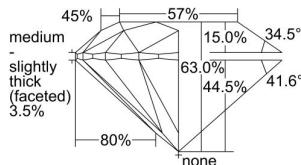

GIA®

FACSIMILE

GIA REPORT 6402902210

Verify this report at GIA.edu

GIA NATURAL DIAMOND DOSSIER®

October 16, 2021
GIA Report Number **6402902210**
Shape and Cutting Style ..... **Round Brilliant**
Measurements ..... **5.10 - 5.12 x 3.22 mm**

GRADING RESULTS

Carat Weight ..... **0.51 carat**
Color Grade ..... **I**
Clarity Grade **VS1**
Cut Grade ..... **Excellent**

ADDITIONAL GRADING INFORMATION

Polish ..... **Excellent**
Symmetry ..... **Excellent**
Fluorescence ..... **None**
Clarity Characteristics..... **Crystal, Cloud, Pinpoint**
Inscription(s): **GIA 6402902210**

PROPORTIONS

Profile to actual proportions

GRADING SCALES

GIA COLOR SCALE

COLORLESS	D
	E
	F
	G
	H
	I
	J
NEAR COLORLESS	K
	L
Faint	M
	N
	O
	P
Very Light	Q
	R
	S
	T
	U
	V
	W
	X
	Y
Light	Z

GIA CLARITY SCALE

FLAWLESS	VERY VERY SLIGHTLY INCLUDED	VS₁	VS₂	VS₁	VS₂	SI₁	SI₂	I₁	I₂	I₃	
											INTERNALLY FLAWLESS

GIA CUT SCALE

EXCELLENT
VERY GOOD
GOOD
FAIR
POOR