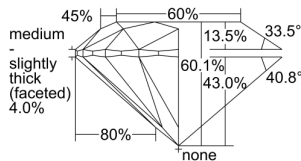

GIA®

FACSIMILE

GIA REPORT 6405912405

Verify this report at GIA.edu

GIA NATURAL DIAMOND DOSSIER®

October 22, 2021
GIA Report Number 6405912405
Shape and Cutting Style ..... Round Brilliant
Measurements ..... 5.14 - 5.16 x 3.10 mm

GRADING RESULTS

Carat Weight ..... 0.50 carat
Color Grade I
Clarity Grade VS1
Cut Grade ..... Excellent

ADDITIONAL GRADING INFORMATION

Polish ..... Excellent
Symmetry ..... Excellent
Fluorescence ..... None
Clarity Characteristics ..... Cloud, Pinpoint
Inscription(s): GIA 6405912405

PROPORTIONS

Profile to actual proportions

GRADING SCALES

GIA COLOR SCALE	GIA CLARITY SCALE	GIA CUT SCALE	
D	FLAWLESS	EXCELLENT	
E	INTERNALLY FLAWLESS		
F		VVS₁	VERY GOOD
G	VVS₂		
H	VS₁	GOOD	
I	VS₂		
J	SI₁	FAIR	
K	SI₂		
L	I₁	POOR	
M			
N			
O	I₂		
P			
Q	I₃		
R			
S			
T			
U			
V			
W			
X			
Y			
Z