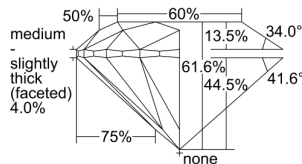

GIA®

FACSIMILE

GIA REPORT

6411472724

Verify this report at GIA.edu

GIA NATURAL DIAMOND DOSSIER®

December 10, 2021
GIA Report Number **6411472724**
Shape and Cutting Style ..... **Round Brilliant**
Measurements ..... **5.13 - 5.15 x 3.17 mm**

GRADING RESULTS

Carat Weight ..... **0.51 carat**
Color Grade ..... **J**
Clarity Grade **S11**
Cut Grade ..... **Excellent**

ADDITIONAL GRADING INFORMATION

Polish ..... **Excellent**
Symmetry ..... **Excellent**
Fluorescence ..... **None**
Clarity Characteristics ..... **Crystal, Cloud**
Inscription(s): **GIA 6411472724**

PROPORTIONS

Profile to actual proportions

GRADING SCALES

GIA COLOR SCALE	GIA CLARITY SCALE	GIA CUT SCALE	
D	FLAWLESS	EXCELLENT	
E	INTERNALLY FLAWLESS		
F		VVS₁	VERY GOOD
G	VVS₂		
H	VS₁	GOOD	
I	VS₂		
J	S1₁	FAIR	
K	S1₂		
L	I₁	POOR	
M	I₂		
N	I₃		
O			
P			
Q			
R			
S			
T			
U			
V			
W			
X			
Y			
Z