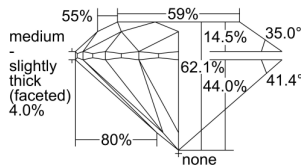

GIA®

FACSIMILE

GIA REPORT 6415315287

Verify this report at GIA.edu

GIA NATURAL DIAMOND DOSSIER®

November 22, 2021
GIA Report Number **6415315287**
Shape and Cutting Style ..... **Round Brilliant**
Measurements ..... **5.06 - 5.09 x 3.15 mm**

GRADING RESULTS

Carat Weight ..... **0.50 carat**
Color Grade ..... **K**
Clarity Grade **VS1**
Cut Grade ..... **Excellent**

ADDITIONAL GRADING INFORMATION

Polish ..... **Excellent**
Symmetry ..... **Excellent**
Fluorescence ..... **None**
Clarity Characteristics ..... **Crystal, Cloud, Pinpoint**
Inscription(s): **GIA 6415315287**

PROPORTIONS

Profile to actual proportions

GRADING SCALES

GIA COLOR SCALE	GIA CLARITY SCALE	GIA CUT SCALE	
D	FLAWLESS	EXCELLENT	
E	INTERNALLY FLAWLESS		
F		VVS₁	VERY GOOD
G	VVS₂		
H	VS₁	GOOD	
I	VS₂		
J	SI₁	FAIR	
K	SI₂		
L	I₁	POOR	
M			
N			
O	I₂		
P			
Q			
R	I₃		
S			
T			
U			
V			
W			
X			
Y			
Z