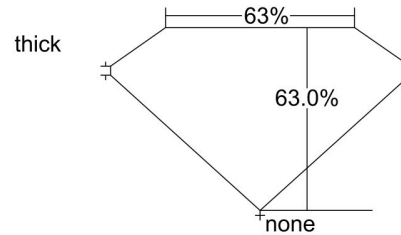

GIA NATURAL DIAMOND GRADING REPORT

January 20, 2022
 GIA Report Number 6415960816
 Shape and Cutting Style Cut-Cornered Rectangular
 Modified Brilliant
 Measurements 8.28 x 6.57 x 4.14 mm

GRADING RESULTS

Carat Weight 2.01 carat
 Color Grade G
 Clarity Grade VS1

ADDITIONAL GRADING INFORMATION

Polish Excellent
 Symmetry Excellent
 Fluorescence None
 Inscription(s): GIA 6415960816

PROPORTIONS

Profile not to actual proportions

CLARITY CHARACTERISTICS

KEY TO SYMBOLS*

- Crystal
- Feather
- ⊗ Cloud

* Red symbols denote internal characteristics (inclusions). Green or black symbols denote external characteristics (blemishes). Diagram is an approximate representation of the diamond, and symbols shown indicate type, position, and approximate size of clarity characteristics. All clarity characteristics may not be shown. Details of finish are not shown.