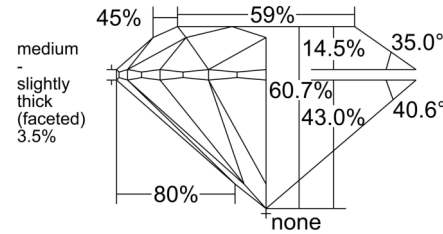

GIA NATURAL DIAMOND GRADING REPORT

June 13, 2025
 GIA Report Number 6421313767
 Shape and Cutting Style Round Brilliant
 Measurements 7.81 - 7.88 x 4.76 mm

GRADING RESULTS

Carat Weight 1.81 carat
 Color Grade D
 Clarity Grade VVS1
 Cut Grade Excellent

ADDITIONAL GRADING INFORMATION

Polish Excellent
 Symmetry Excellent
 Fluorescence Strong Blue
 Inscription(s): GIA 6421313767

PROPORTIONS

CLARITY CHARACTERISTICS

KEY TO SYMBOLS*

- Pinpoint
- ~ Feather

* Red symbols denote internal characteristics (inclusions). Green or black symbols denote external characteristics (blemishes). Diagram is an approximate representation of the diamond, and symbols shown indicate type, position, and approximate size of clarity characteristics. All clarity characteristics may not be shown. Details of finish are not shown.