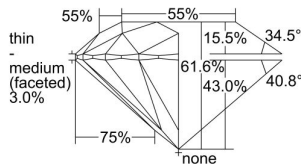

GIA®

FACSIMILE

GIA REPORT 6422747651

Verify this report at GIA.edu

GIA NATURAL DIAMOND DOSSIER®

March 25, 2022
GIA Report Number **6422747651**
Shape and Cutting Style ..... **Round Brilliant**
Measurements ..... **5.56 - 5.59 x 3.44 mm**

GRADING RESULTS

Carat Weight ..... **0.64 carat**
Color Grade ..... **I**
Clarity Grade ..... **Internally Flawless**
Cut Grade ..... **Excellent**

ADDITIONAL GRADING INFORMATION

Polish ..... **Excellent**
Symmetry ..... **Excellent**
Fluorescence ..... **None**
Clarity Characteristics..... **Minor Details of Polish**
Inspection(s): GIA 6422747651

PROPORTIONS

Profile to actual proportions

GRADING SCALES

GIA COLOR SCALE	GIA CLARITY SCALE	GIA CUT SCALE	
D	FLAWLESS	EXCELLENT	
E	INTERNALLY FLAWLESS		
F		VVS₁	VERY GOOD
G	VVS₂		
H	VS₁	GOOD	
I	VS₂		
J	SI₁	FAIR	
K	SI₂		
L	I₁	POOR	
M			
N			
O	I₂		
P			
Q			
R	I₃		
S			
T			
U			
V			
W			
X			
Y			
Z