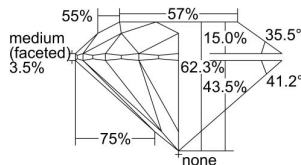

GIA®

FACSIMILE

GIA REPORT 6425766063

Verify this report at GIA.edu

GIA NATURAL DIAMOND DOSSIER®

March 28, 2022
GIA Report Number **6425766063**
Shape and Cutting Style ..... **Round Brilliant**
Measurements ..... **5.70 - 5.72 x 3.56 mm**

GRADING RESULTS

Carat Weight ..... **0.71 carat**
Color Grade ..... **I**
Clarity Grade **VS1**
Cut Grade ..... **Excellent**

ADDITIONAL GRADING INFORMATION

Polish ..... **Excellent**
Symmetry ..... **Excellent**
Fluorescence ..... **None**
Clarity Characteristics..... **Crystal, Needle, Pinpoint**
Inspection(s): **GIA 6425766063**

PROPORTIONS

Profile to actual proportions

GRADING SCALES

GIA COLOR SCALE	GIA CLARITY SCALE	GIA CUT SCALE	
D	FLAWLESS	EXCELLENT	
E	INTERNALLY FLAWLESS		
F		VVS₁	VERY GOOD
G	VVS₂		
H	VS₁	GOOD	
I	VS₂		
J	SI₁	FAIR	
K	SI₂		
L	I₁	POOR	
M	I₂		
N	I₃		
O			
P			
Q			
R			
S			
T			
U			
V			
W			
X			
Y			
Z