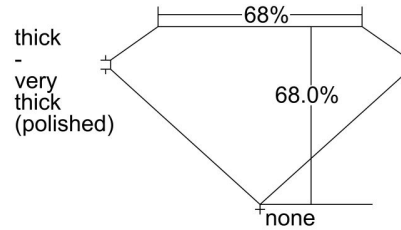

GIA NATURAL DIAMOND GRADING REPORT

June 28, 2022  
 GIA Report Number ..... 6431823547  
 Shape and Cutting Style ..... Emerald Cut  
 Measurements ..... 7.57 x 5.40 x 3.68 mm

GRADING RESULTS

Carat Weight ..... 1.51 carat  
 Color Grade ..... H  
 Clarity Grade ..... SI1

PROPORTIONS

Profile not to actual proportions

CLARITY CHARACTERISTICS

KEY TO SYMBOLS\*

- Crystal
- ∖ Needle

\* Red symbols denote internal characteristics (inclusions). Green or black symbols denote external characteristics (blemishes). Diagram is an approximate representation of the diamond, and symbols shown indicate type, position, and approximate size of clarity characteristics. All clarity characteristics may not be shown. Details of finish are not shown.