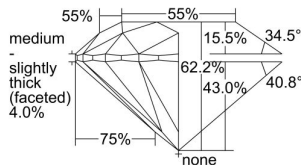

GIA®

FACSIMILE

GIA REPORT 6432493141

Verify this report at GIA.edu

GIA NATURAL DIAMOND DOSSIER®

May 30, 2022
GIA Report Number **6432493141**
Shape and Cutting Style ..... **Round Brilliant**
Measurements ..... **5.70 - 5.73 x 3.56 mm**

GRADING RESULTS

Carat Weight ..... **0.71 carat**
Color Grade ..... **K**
Clarity Grade **VVS2**
Cut Grade ..... **Excellent**

ADDITIONAL GRADING INFORMATION

Polish ..... **Excellent**
Symmetry ..... **Excellent**
Fluorescence ..... **None**
Clarity Characteristics ..... **Pinpoint**
Inscription(s): **GIA 6432493141**

PROPORTIONS

Profile to actual proportions