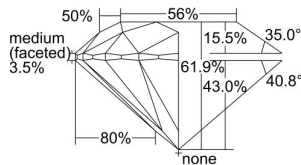

GIA®

FACSIMILE

GIA REPORT 6435493192

Verify this report at GIA.edu

GIA NATURAL DIAMOND DOSSIER®

May 30, 2022
GIA Report Number **6435493192**
Shape and Cutting Style ..... **Round Brilliant**
Measurements ..... **5.80 - 5.82 x 3.60 mm**

GRADING RESULTS

Carat Weight ..... **0.74 carat**
Color Grade ..... **K**
Clarity Grade **VS1**
Cut Grade ..... **Excellent**

ADDITIONAL GRADING INFORMATION

Polish ..... **Excellent**
Symmetry ..... **Excellent**
Fluorescence ..... **None**
Clarity Characteristics..... **Crystal, Feather**
Inscription(s): **GIA 6435493192**

PROPORTIONS

Profile to actual proportions

GRADING SCALES

GIA COLOR SCALE	GIA CLARITY SCALE	GIA CUT SCALE	
D	FLAWLESS	EXCELLENT	
E	INTERNALLY FLAWLESS		
F		VVS₁	VERY GOOD
G	VVS₂		
H	VS₁	GOOD	
I	VS₂		
J	SI₁	FAIR	
K	SI₂		
L	I₁	POOR	
M	I₂		
N	I₃		
O			
P			
Q			
R			
S			
T			
U			
V			
W			
X			
Y			
Z