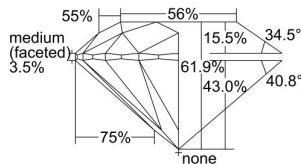

GIA®

FACSIMILE

GIA REPORT 6435534632

Verify this report at GIA.edu

GIA NATURAL DIAMOND DOSSIER®

May 30, 2022
GIA Report Number **6435534632**
Shape and Cutting Style ..... **Round Brilliant**
Measurements ..... **5.45 - 5.48 x 3.38 mm**

GRADING RESULTS

Carat Weight ..... **0.62 carat**
Color Grade ..... **I**
Clarity Grade **VS2**
Cut Grade ..... **Excellent**

ADDITIONAL GRADING INFORMATION

Polish ..... **Excellent**
Symmetry ..... **Excellent**
Fluorescence ..... **None**
Clarity Characteristics ..... **Feather**
Inscription(s): **GIA 6435534632**

PROPORTIONS

Profile to actual proportions

GRADING SCALES

GIA COLOR SCALE	GIA CLARITY SCALE	GIA CUT SCALE	
D	FLAWLESS	EXCELLENT	
E	INTERNALLY FLAWLESS		
F		VVS₁	VERY GOOD
G	VVS₂		
H	VS₁	GOOD	
I	VS₂		
J	SI₁	FAIR	
K	SI₂		
L	I₁	POOR	
M	I₂		
N	I₃		
O			
P			
Q			
R			
S			
T			
U			
V			
W			
X			
Y			
Z