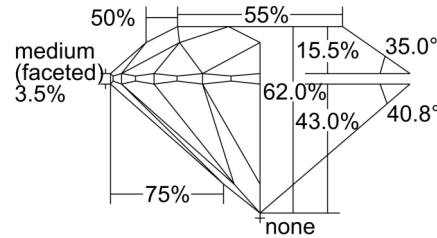

GIA NATURAL DIAMOND GRADING REPORT

November 15, 2024
 GIA Report Number 6435534829
 Shape and Cutting Style Round Brilliant
 Measurements 7.03 - 7.06 x 4.37 mm

GRADING RESULTS

Carat Weight 1.32 carat
 Color Grade J
 Clarity Grade VVS1
 Cut Grade Excellent

ADDITIONAL GRADING INFORMATION

Polish Excellent
 Symmetry Excellent
 Fluorescence None
 Inscription(s): GIA 6435534829

PROPORTIONS

Profile to actual proportions

CLARITY CHARACTERISTICS

KEY TO SYMBOLS*

Feather

* Red symbols denote internal characteristics (inclusions). Green or black symbols denote external characteristics (blemishes). Diagram is an approximate representation of the diamond, and symbols shown indicate type, position, and approximate size of clarity characteristics. All clarity characteristics may not be shown. Details of finish are not shown.