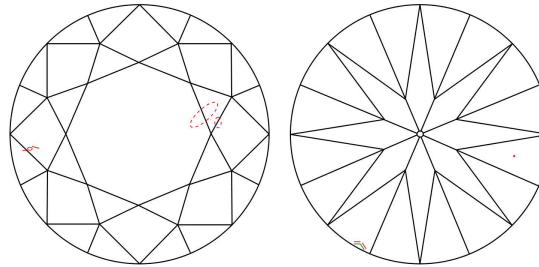

PROPORTIONS

Profile to actual proportions

CLARITY CHARACTERISTICS

KEY TO SYMBOLS\*

- Crystal
- Pinpoint
- ⊗ Cloud
- ⌞ Indented Natural
- ~ Feather
- \\ Needle

\* Red symbols denote internal characteristics (inclusions). Green or black symbols denote external characteristics (blemishes). Diagram is an approximate representation of the diamond, and symbols shown indicate type, position, and approximate size of clarity characteristics. All clarity characteristics may not be shown. Details of finish are not shown.