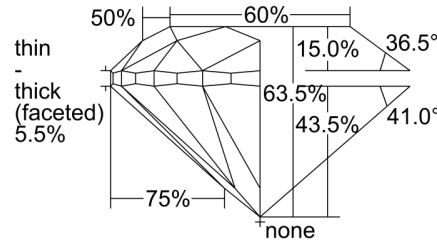

GIA NATURAL DIAMOND GRADING REPORT

August 23, 2022  
 GIA Report Number ..... 6441363468  
 Shape and Cutting Style ..... Round Brilliant  
 Measurements ..... 6.25 - 6.30 x 3.99 mm

GRADING RESULTS

Carat Weight ..... 1.00 carat  
 Color Grade ..... H  
 Clarity Grade ..... VS1  
 Cut Grade ..... Very Good

PROPORTIONS

Profile to actual proportions

CLARITY CHARACTERISTICS

KEY TO SYMBOLS\*

- Crystal
- Pinpoint
- ⊗ Cloud
- ⌞ Indented Natural
- ~ Feather
- \\ Needle

\* Red symbols denote internal characteristics (inclusions). Green or black symbols denote external characteristics (blemishes). Diagram is an approximate representation of the diamond, and symbols shown indicate type, position, and approximate size of clarity characteristics. All clarity characteristics may not be shown. Details of finish are not shown.