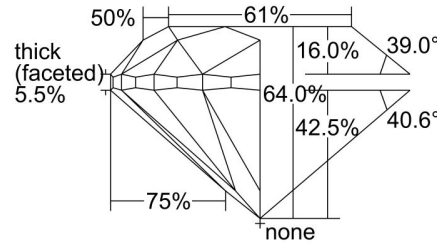

GIA NATURAL DIAMOND GRADING REPORT

August 26, 2022
 GIA Report Number 6442395683
 Shape and Cutting Style Round Brilliant
 Measurements 6.21 - 6.23 x 3.98 mm

GRADING RESULTS

Carat Weight 1.00 carat
 Color Grade F
 Clarity Grade VVS1
 Cut Grade Good

ADDITIONAL GRADING INFORMATION

Polish Excellent
 Symmetry Excellent
 Fluorescence None
 Inscription(s): GIA 6442395683

PROPORTIONS

Profile to actual proportions

CLARITY CHARACTERISTICS

KEY TO SYMBOLS*

- Feather
- Cavity
- Natural

* Red symbols denote internal characteristics (inclusions). Green or black symbols denote external characteristics (blemishes). Diagram is an approximate representation of the diamond, and symbols shown indicate type, position, and approximate size of clarity characteristics. All clarity characteristics may not be shown. Details of finish are not shown.