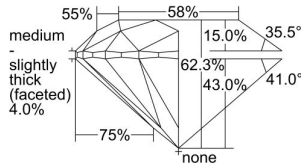

GIA®

FACSIMILE

GIA REPORT 6442731606

Verify this report at GIA.edu

GIA NATURAL DIAMOND DOSSIER®

September 23, 2022
GIA Report Number **6442731606**
Shape and Cutting Style ..... **Round Brilliant**
Measurements ..... **5.68 - 5.70 x 3.55 mm**

GRADING RESULTS

Carat Weight ..... **0.71 carat**
Color Grade ..... **I**
Clarity Grade **VVS2**
Cut Grade ..... **Excellent**

ADDITIONAL GRADING INFORMATION

Polish ..... **Excellent**
Symmetry ..... **Excellent**
Fluorescence ..... **None**
Clarity Characteristics ..... **Needle, Cloud, Pinpoint**
Inscription(s): **GIA 6442731606**

PROPORTIONS

Profile to actual proportions

GRADING SCALES

GIA COLOR SCALE	GIA CLARITY SCALE	GIA CUT SCALE	
D	FLAWLESS	EXCELLENT	
E	INTERNALLY FLAWLESS		
F		VVS₁	VERY GOOD
G	VVS₂		
H	VS₁	GOOD	
I	VS₂		
J	SI₁	FAIR	
K	SI₂		
L	I₁	POOR	
M	I₂		
N	I₃		
O			
P			
Q			
R			
S			
T			
U			
V			
W			
X			
Y			
Z