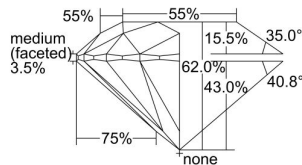

GIA®

FACSIMILE

GIA REPORT

6442744671

Verify this report at GIA.edu

GIA NATURAL DIAMOND DOSSIER®

September 28, 2022
GIA Report Number **6442744671**
Shape and Cutting Style ..... **Round Brilliant**
Measurements ..... **6.13 - 6.15 x 3.81 mm**

GRADING RESULTS

Carat Weight ..... **0.87 carat**
Color Grade ..... **J**
Clarity Grade **VVS2**
Cut Grade ..... **Excellent**

ADDITIONAL GRADING INFORMATION

Polish ..... **Excellent**
Symmetry ..... **Excellent**
Fluorescence ..... **Faint**
Clarity Characteristics ..... **Needle**
Inscription(s): **GIA 6442744671**

PROPORTIONS

Profile to actual proportions

GRADING SCALES

GIA COLOR SCALE	GIA CLARITY SCALE	GIA CUT SCALE
COLOURLESS	FLAWLESS	EXCELLENT
D	INTERNALLY FLAWLESS	
E	VVS₁	VERY GOOD
F		
G	VVS₂	
H	VS₁	GOOD
I		
J	VS₂	
K	SI₁	FAIR
L		
M	SI₂	
N	I₁	POOR
O		
P	I₂	
Q	I₃	
R		
S		
T		
U		
V		
W		
X		
Y		
Z