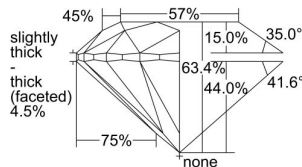

GIA®

FACSIMILE

GIA REPORT 6442802648

Verify this report at GIA.edu

GIA NATURAL DIAMOND DOSSIER®

September 26, 2022
GIA Report Number **6442802648**
Shape and Cutting Style ..... **Round Brilliant**
Measurements ..... **6.10 - 6.13 x 3.88 mm**

GRADING RESULTS

Carat Weight ..... **0.90 carat**
Color Grade ..... **F**
Clarity Grade **S11**
Cut Grade ..... **Very Good**

ADDITIONAL GRADING INFORMATION

Polish ..... **Excellent**
Symmetry ..... **Excellent**
Fluorescence ..... **None**
Clarity Characteristics..... **Cloud, Crystal**
Inscription(s): **GIA 6442802648**

PROPORTIONS

Profile to actual proportions