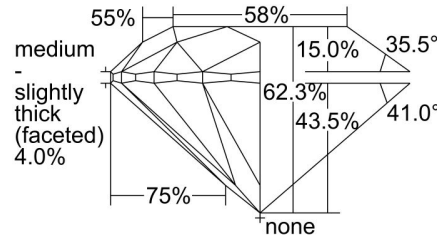

GIA NATURAL DIAMOND GRADING REPORT

August 11, 2022  
 GIA Report Number ..... 6445321333  
 Shape and Cutting Style ..... Round Brilliant  
 Measurements ..... 7.30 - 7.33 x 4.56 mm

GRADING RESULTS

Carat Weight ..... 1.51 carat  
 Color Grade ..... J  
 Clarity Grade ..... VVS2  
 Cut Grade ..... Excellent

ADDITIONAL GRADING INFORMATION

Polish ..... Excellent  
 Symmetry ..... Excellent  
 Fluorescence ..... None  
 Inscription(s): GIA 6445321333  
 Comments: Surface graining is not shown.

PROPORTIONS

Profile to actual proportions

CLARITY CHARACTERISTICS

KEY TO SYMBOLS\*

- Cloud
- Needle
- Pinpoint

\* Red symbols denote internal characteristics (inclusions). Green or black symbols denote external characteristics (blemishes). Diagram is an approximate representation of the diamond, and symbols shown indicate type, position, and approximate size of clarity characteristics. All clarity characteristics may not be shown. Details of finish are not shown.