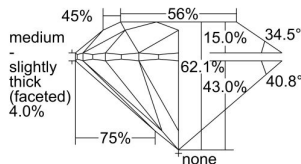

GIA®

FACSIMILE

GIA REPORT 6445600669

Verify this report at GIA.edu

GIA NATURAL DIAMOND DOSSIER®

May 15, 2024
GIA Report Number 6445600669
Shape and Cutting Style ..... Round Brilliant
Measurements ..... 5.07 - 5.10 x 3.16 mm

GRADING RESULTS

Carat Weight ..... 0.50 carat
Color Grade I
Clarity Grade VS1
Cut Grade ..... Excellent

ADDITIONAL GRADING INFORMATION

Polish ..... Excellent
Symmetry ..... Excellent
Fluorescence ..... None
Clarity Characteristics..... Cloud, Feather, Pinpoint, Indented
Natural

Inscription(s): GIA 6445600669

PROPORTIONS

Profile to actual proportions