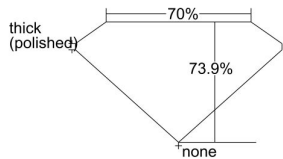

GIA®

FACSIMILE

GIA REPORT 6451090842

Verify this report at GIA.edu

GIA NATURAL DIAMOND DOSSIER®

October 25, 2022
GIA Report Number **6451090842**
Shape and Cutting Style ..... **Square Modified Brilliant**
Measurements ..... **5.03 x 4.86 x 3.59 mm**

GRADING RESULTS

Carat Weight ..... **0.72 carat**
Color Grade ..... **L**
Clarity Grade **VS2**

ADDITIONAL GRADING INFORMATION

Polish ..... **Excellent**
Symmetry ..... **Very Good**
Fluorescence ..... **Medium Blue**
Clarity Characteristics ..... **Crystal, Cloud**
Inscription(s): **GIA 6451090842**

PROPORTIONS

Profile not to actual proportions

GRADING SCALES

GIA COLOR SCALE		GIA CLARITY SCALE			
COLORLESS	D	VERY VERY SLIGHTLY INCLUDED	FLAWLESS		
	E		INTERNALLY FLAWLESS		
	F	VERY SLIGHTLY INCLUDED	VVS₁		
	G		VVS₂		
	H		VS₁		
	NEAR COLORLESS	I	SLIGHTLY INCLUDED	VS₂	
		J		SI₁	
		FAINT	K	INCLUDED	SI₂
			L		I₁
			M		I₂
VERT LIGHT	N	LIGHT	I₃		
	O				
	P				
	Q				
	R