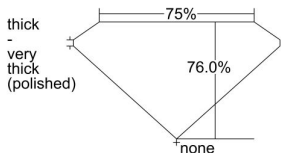

GIA®

FACSIMILE

GIA REPORT 6452340647

Verify this report at GIA.edu

GIA NATURAL DIAMOND DOSSIER®

December 08, 2022
GIA Report Number **6452340647**
Shape and Cutting Style ..... **Square Modified Brilliant**
Measurements ..... **4.83 x 4.71 x 3.58 mm**

GRADING RESULTS

Carat Weight ..... **0.70 carat**
Color Grade ..... **G**
Clarity Grade **VS1**

ADDITIONAL GRADING INFORMATION

Polish ..... **Excellent**
Symmetry ..... **Very Good**
Fluorescence ..... **Strong Blue**
Clarity Characteristics ..... **Feather, Pinpoint**
Inscription(s): **GIA 6452340647**

PROPORTIONS

Profile not to actual proportions

GRADING SCALES

GIA COLOR SCALE		GIA CLARITY SCALE			
COLORLESS	D	VERY VERY SLIGHTLY INCLUDED	FLAWLESS		
	E		INTERNALLY FLAWLESS		
	F	VERY SLIGHTLY INCLUDED	VVS₁		
	G		VVS₂		
	H		VS₁		
	NEAR COLORLESS	I	SLIGHTLY INCLUDED	VS₂	
		J		SI₁	
		FAINT	K	INCLUDED	SI₂
			L		I₁
			M		I₂
VERT LIGHT	N	LIGHT	I₃		
	O				
	P				
	Q				
	R				
	S				
	T