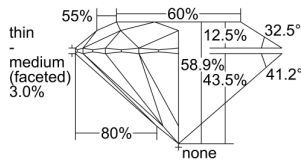

GIA®

FACSIMILE

GIA REPORT 6452344188

Verify this report at GIA.edu

GIA NATURAL DIAMOND DOSSIER®

December 09, 2022
GIA Report Number **6452344188**
Shape and Cutting Style ..... **Round Brilliant**
Measurements ..... **5.90 - 5.94 x 3.49 mm**

GRADING RESULTS

Carat Weight ..... **0.73 carat**
Color Grade ..... **I**
Clarity Grade **VS1**
Cut Grade ..... **Excellent**

ADDITIONAL GRADING INFORMATION

Polish ..... **Excellent**
Symmetry ..... **Excellent**
Fluorescence ..... **None**
Clarity Characteristics ..... **Cloud, Feather**
Inscription(s): **GIA 6452344188**

PROPORTIONS

Profile to actual proportions

GRADING SCALES

GIA COLOR SCALE	GIA CLARITY SCALE	GIA CUT SCALE	
D	FLAWLESS	EXCELLENT	
E	INTERNALLY FLAWLESS		
F		VVS₁	VERY GOOD
G	VVS₂		
H	VS₁	GOOD	
I	VS₂		
J	SI₁	FAIR	
K	SI₂		
L	I₁	POOR	
M			
N			
O	I₂		
P			
Q	I₃		
R			
S			
T			
U			
V			
W			
X			
Y			
Z