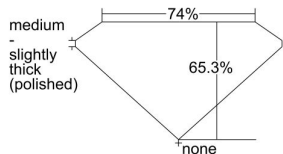

GIA®

FACSIMILE

GIA REPORT 6455330275

Verify this report at GIA.edu

GIA NATURAL DIAMOND DOSSIER®

December 07, 2022
GIA Report Number 6455330275
Shape and Cutting Style ..... Square Modified Brilliant
Measurements ..... 5.04 x 4.99 x 3.26 mm

GRADING RESULTS

Carat Weight ..... 0.71 carat
Color Grade ..... F
Clarity Grade VS2

ADDITIONAL GRADING INFORMATION

Polish ..... Excellent
Symmetry ..... Excellent
Fluorescence ..... None
Clarity Characteristics ..... Crystal, Cloud
Inscription(s): GIA 6455330275

PROPORTIONS

Profile not to actual proportions

GRADING SCALES

GIA COLOR SCALE		GIA CLARITY SCALE			
COLORLESS	D	VERY VERY SLIGHTLY INCLUDED	FLAWLESS		
	E		INTERNALLY FLAWLESS		
	F	VERY SLIGHTLY INCLUDED	VVS₁		
	G		VVS₂		
	H		VS₁		
	NEAR COLORLESS	I	SLIGHTLY INCLUDED	VS₂	
		J		SI₁	
		FAINT	K	INCLUDED	SI₂
			L		I₁
			M		I₂
VERT LIGHT	N	LIGHT	I₃		
	O				
	P				
	Q				
	R