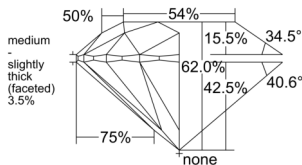

GIA®

FACSIMILE

GIA REPORT 6455597436

Verify this report at GIA.edu

GIA NATURAL DIAMOND DOSSIER®

May 28, 2025
GIA Report Number **6455597436**
Shape and Cutting Style ..... **Round Brilliant**
Measurements ..... **6.16 - 6.20 x 3.83 mm**

GRADING RESULTS

Carat Weight ..... **0.90 carat**
Color Grade ..... **E**
Clarity Grade **S11**
Cut Grade ..... **Excellent**

ADDITIONAL GRADING INFORMATION

Polish ..... **Very Good**
Symmetry ..... **Excellent**
Fluorescence ..... **None**
Clarity Characteristics..... **Feather, Crystal**
Inscription(s): **GIA 6455597436**

PROPORTIONS

GRADING SCALES

GIA COLOR SCALE	GIA CLARITY SCALE	GIA CUT SCALE	
D	FLAWLESS	EXCELLENT	
E	INTERNALLY FLAWLESS		
F		VVS₁	VERY GOOD
G	VVS₂		
H	VS₁	GOOD	
I	VS₂		
J	S1₁	FAIR	
K	S1₂		
L	I₁	POOR	
M	I₂		
N	I₃		
O			
P			
Q			
R			
S			
T			
U			
V			
W			
X			
Y			
Z