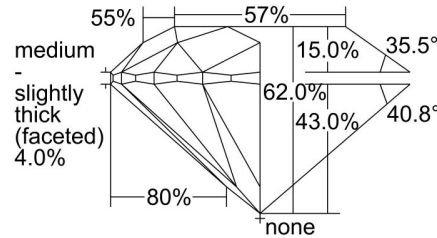

GIA NATURAL DIAMOND GRADING REPORT

May 31, 2023
GIA Report Number 6465720620
Shape and Cutting Style Round Brilliant
Measurements 7.32 - 7.35 x 4.55 mm

GRADING RESULTS

Carat Weight 1.51 carat
Color Grade I
Clarity Grade VVS1
Cut Grade Excellent

ADDITIONAL GRADING INFORMATION

Polish Excellent
Symmetry Excellent
Fluorescence None
Inscription(s): GIA 6465720620

PROPORTIONS

Profile to actual proportions

CLARITY CHARACTERISTICS

KEY TO SYMBOLS*

- Cloud
- Natural
- Pinpoint
- Feather
- Indented Natural

* Red symbols denote internal characteristics (inclusions). Green or black symbols denote external characteristics (blemishes). Diagram is an approximate representation of the diamond, and symbols shown indicate type, position, and approximate size of clarity characteristics. All clarity characteristics may not be shown. Details of finish are not shown.