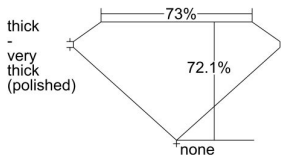

GIA®

FACSIMILE

GIA REPORT 6465794838

Verify this report at GIA.edu

GIA NATURAL DIAMOND DOSSIER®

June 07, 2023
GIA Report Number 6465794838
Shape and Cutting Style ..... Square Modified Brilliant
Measurements ..... 4.80 x 4.72 x 3.40 mm

GRADING RESULTS

Carat Weight ..... 0.70 carat
Color Grade ..... G
Clarity Grade VS1

ADDITIONAL GRADING INFORMATION

Polish ..... Excellent
Symmetry ..... Very Good
Fluorescence ..... Medium Blue
Clarity Characteristics..... Crystal, Cloud, Pinpoint, Needle
Inspection(s): GIA 6465794838

PROPORTIONS

Profile not to actual proportions

GRADING SCALES

GIA COLOR SCALE		GIA CLARITY SCALE			
COLORLESS	D	VERY VERY SLIGHTLY INCLUDED	FLAWLESS		
	E		INTERNALLY FLAWLESS		
	F	VERY SLIGHTLY INCLUDED	VVS₁		
	G		VVS₂		
	H		VS₁		
	NEAR COLORLESS	I	SLIGHTLY INCLUDED	VS₂	
		J		SI₁	
		FAINT	K	INCLUDED	SI₂
			L		I₁
			M		I₂
VERT LIGHT	N	LIGHT	I₃		
	O				
	P				
	Q				
	R